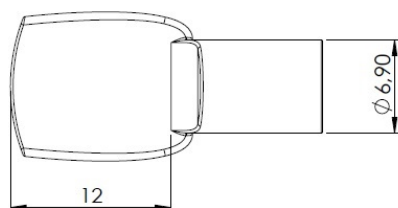

PRODUCT SHEET

Description:

Shelf Support Plug "Spade", 23mm, Steel, Brass Plated

Item number:

22.02.015-2

Units	Box	Carton	HS Code	Barcode
Pcs.	500	3000	8302420090	 5704866077989

SISO A/S

Mileparken 11
DK-2740 Skovlunde
Denmark
VAT: DK 24786013