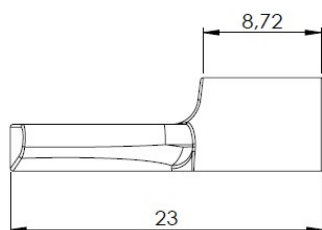

PRODUCT SHEET

Description:

Shelf Support Plug "Spade", 23mm, Steel, Brass Plated

Item number:

22.02.015-2

Units	Box	Carton	HS Code	Barcode
Pcs.	500	3000	8302420090	 5704866077989

SISO A/S

Mileparken 11
DK-2740 Skovlunde
Denmark
VAT: DK 24786013